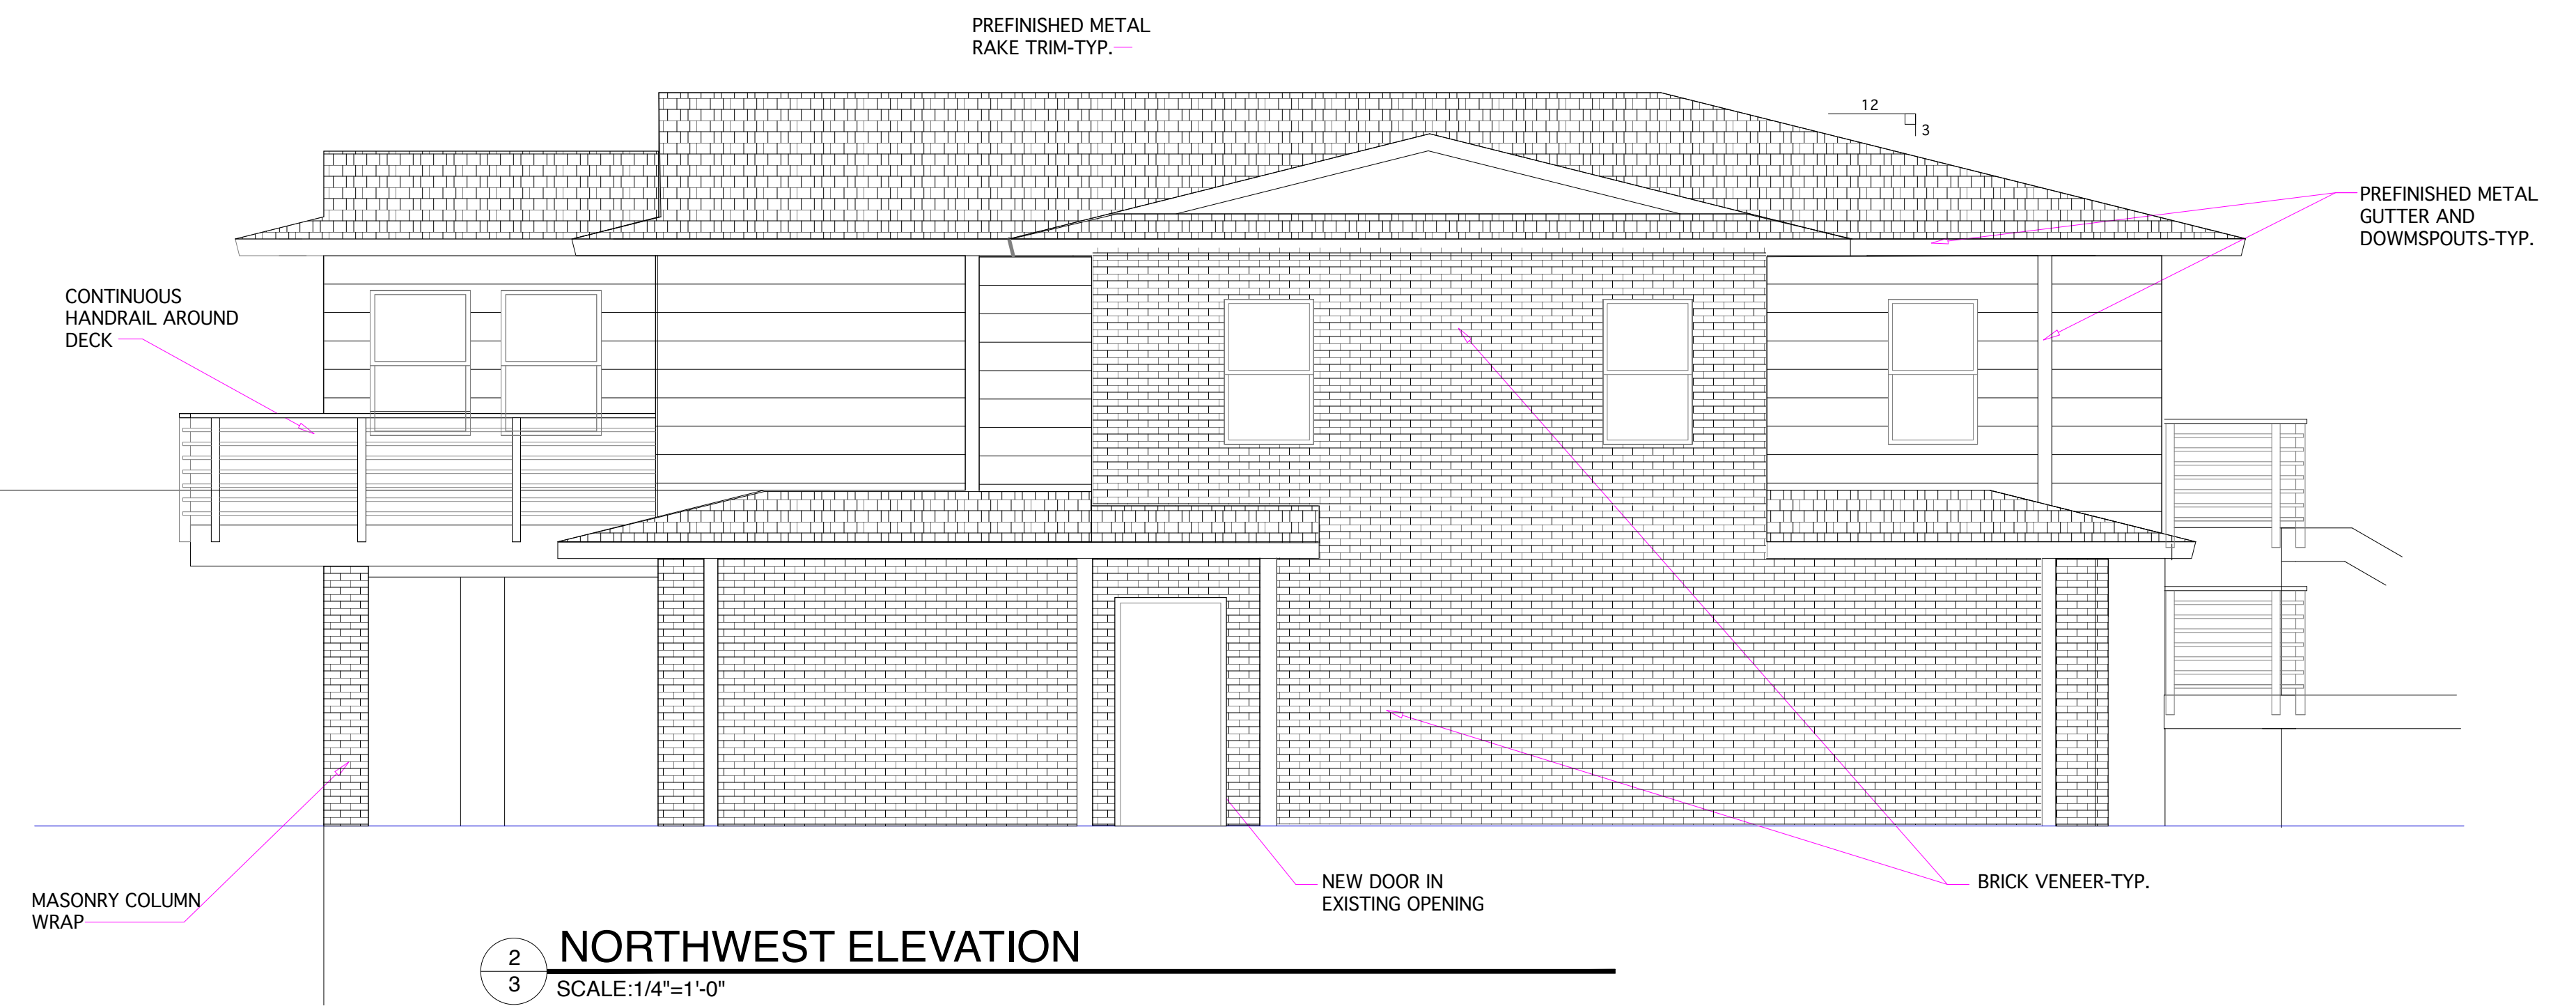

NORTHEAST ELEVATION

SCALE:1/4"=1'-0"

NORTHWEST ELEVATION

SCALE:1/4"=1'-0"

SOUTHEAST ELEVATION

SCALE:1/4"=1'-0"

SOUTHWEST ELEVATION

SCALE:1/4"=1'-0"

CALHOUN RESIDENCE
 4208 FAIRVIEW RD
 LITTLE ROCK, ARKANSAS

3