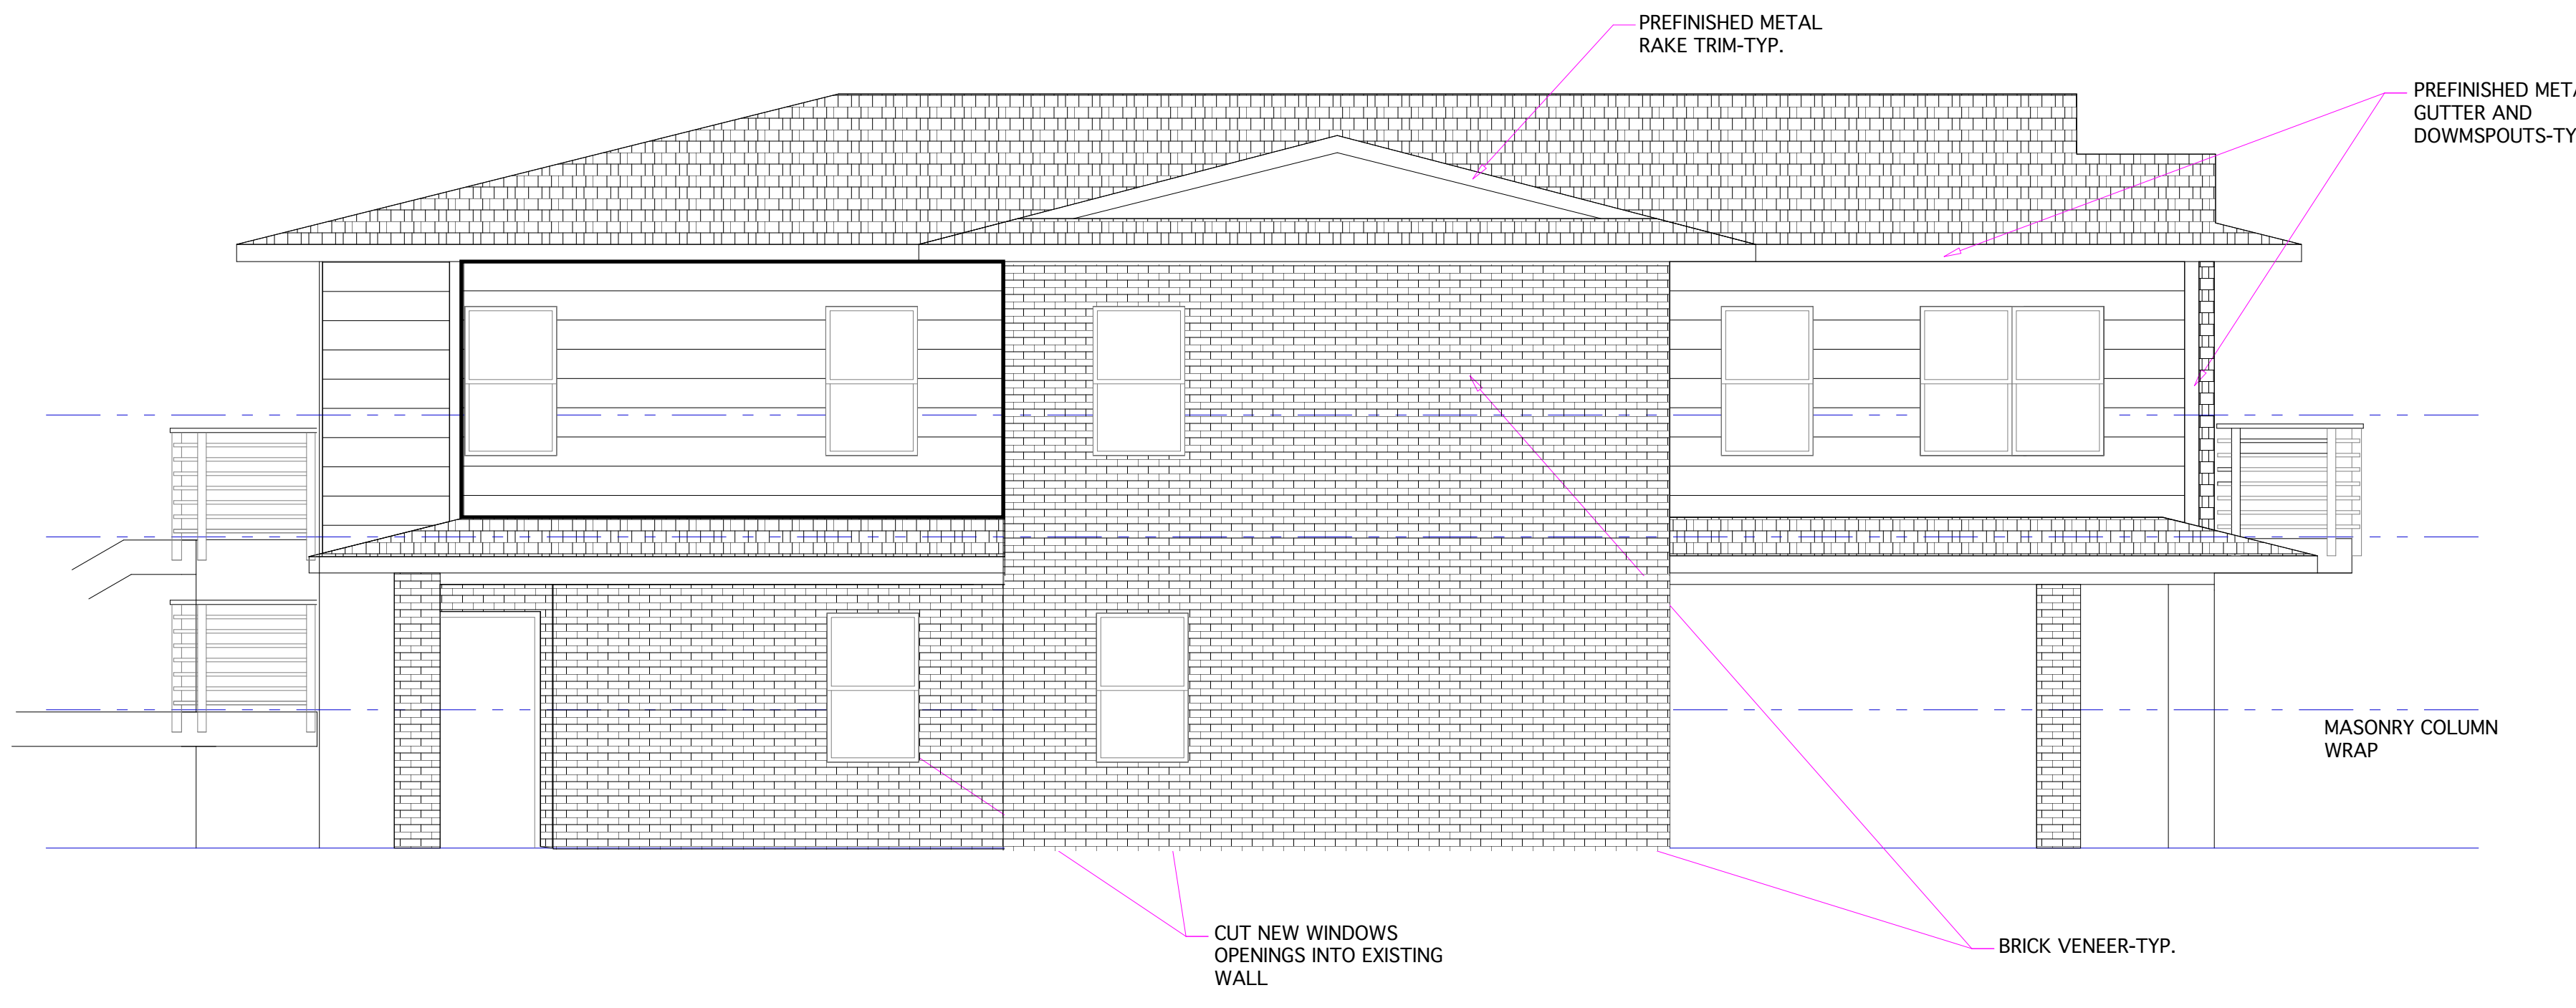

NORTHEAST ELEVATION

SCALE:1/4"=1'-0"

NORTHWEST ELEVATION

SCALE:1/4"=1'-0"

SOUTHEAST ELEVATION

SCALE:1/4"=1'-0"

SOUTHWEST ELEVATION

SCALE:1/4"=1'-0"

CALHOUN RESIDENCE
 4208 FAIRVIEW RD
 LITTLE ROCK, ARKANSAS

3