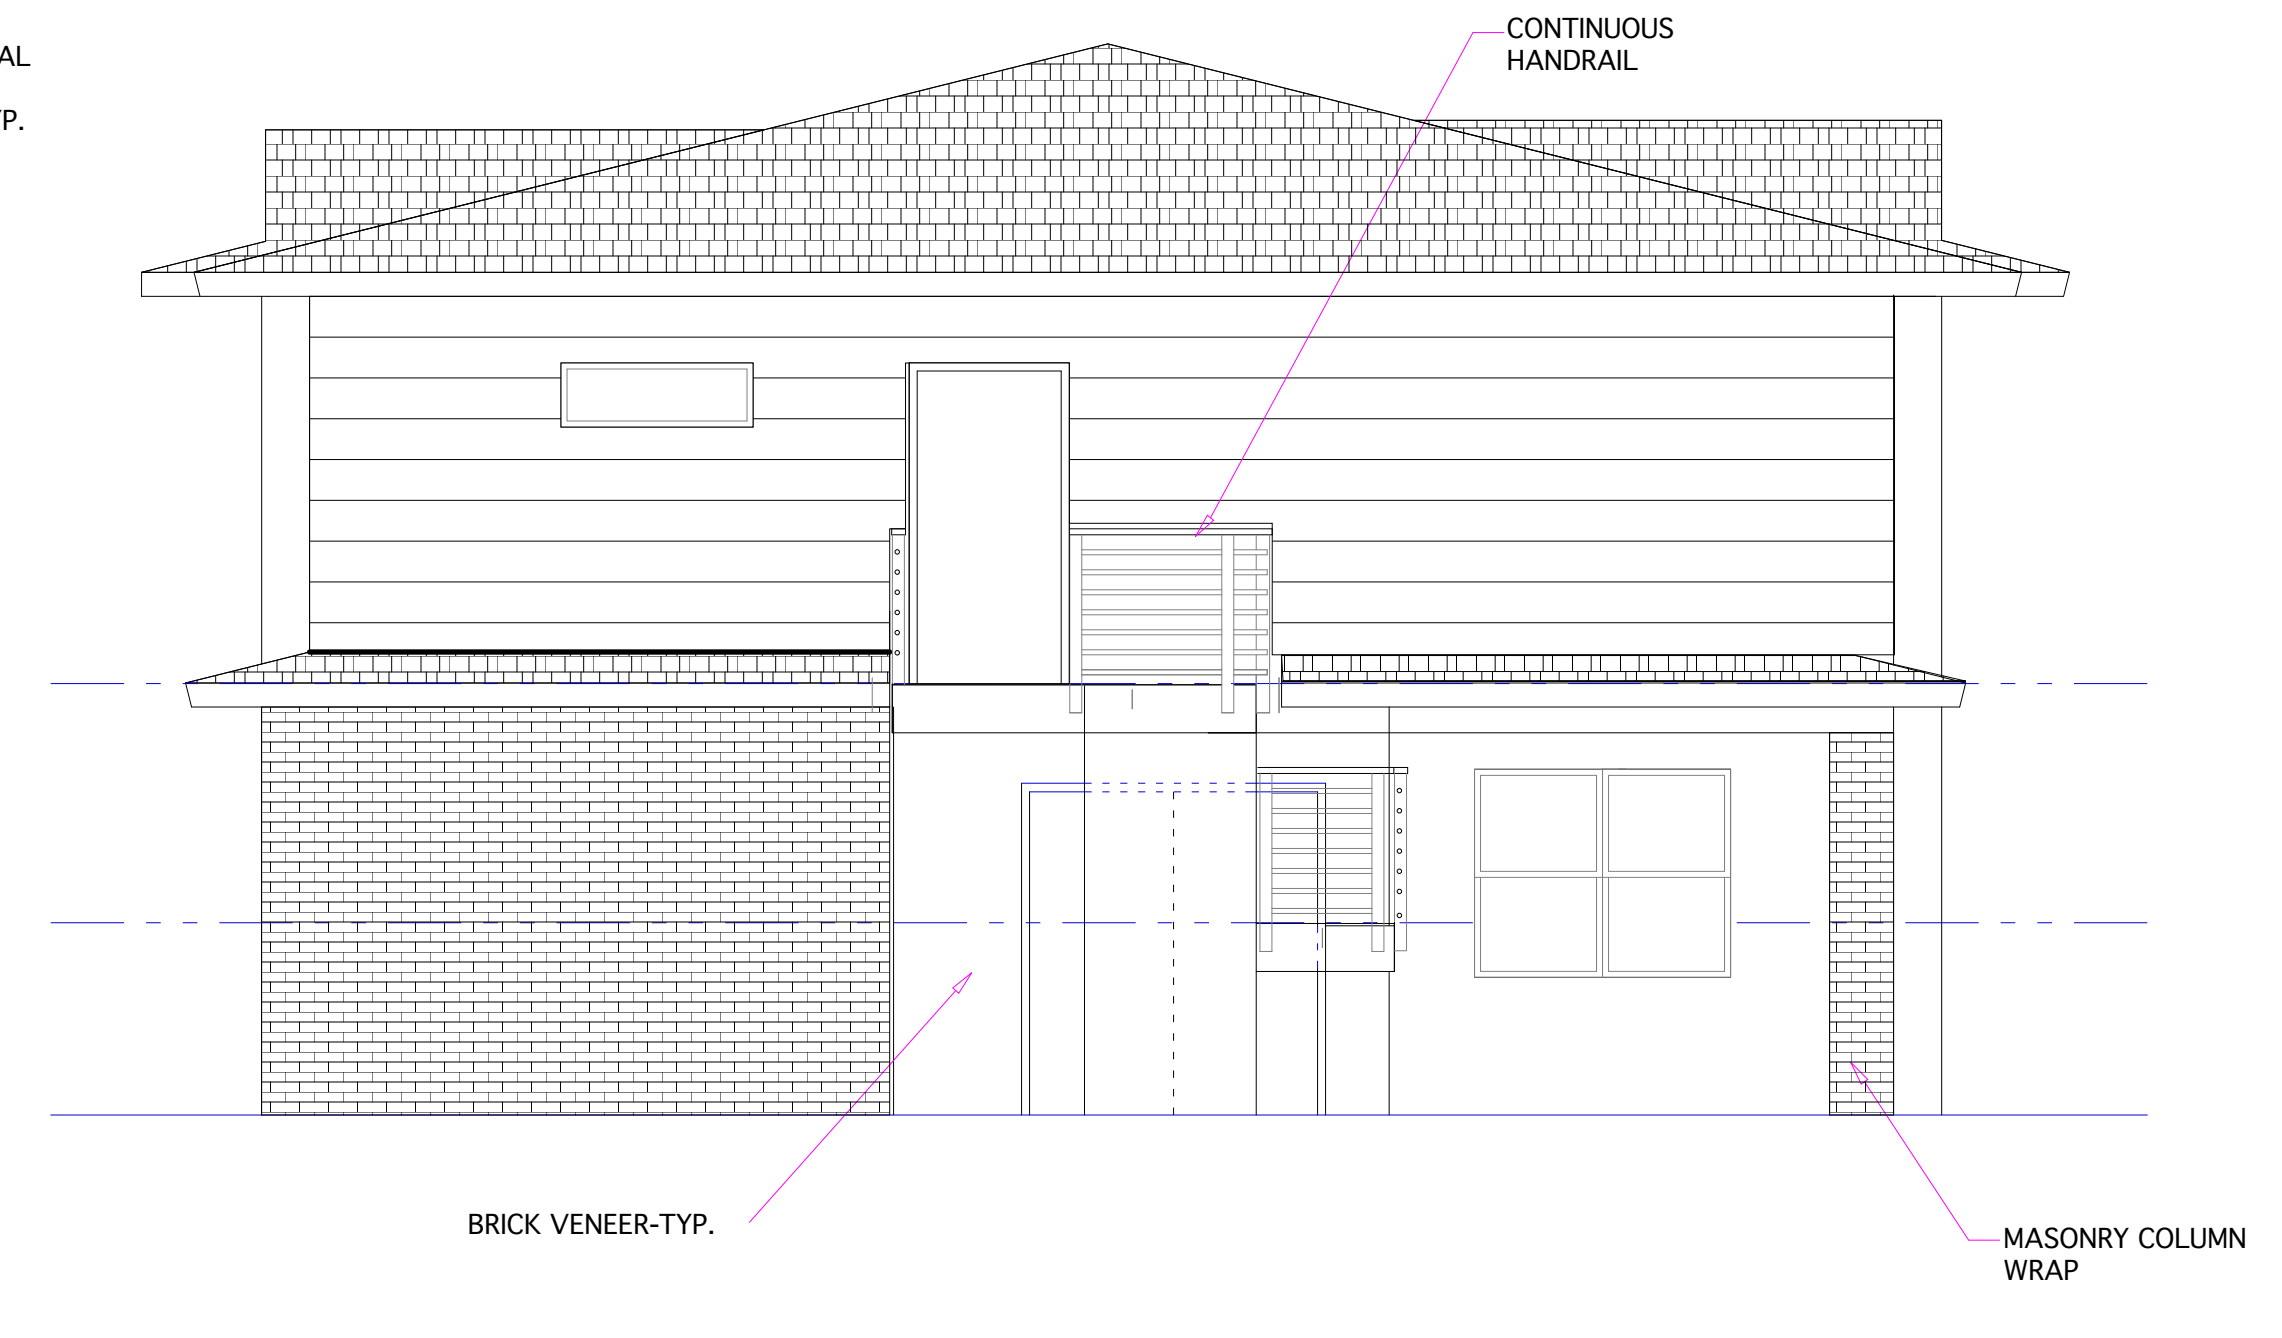

NORTHEAST ELEVATION

SCALE:1/4"=1'-0"

NORTHWEST ELEVATION

SCALE:1/4"=1'-0"

SOUTHEAST ELEVATION

SCALE:1/4"=1'-0"

SOUTHWEST ELEVATION

SCALE:1/4"=1'-0"

CALHOUN RESIDENCE
 4208 FAIRVIEW RD
 LITTLE ROCK, ARKANSAS

3